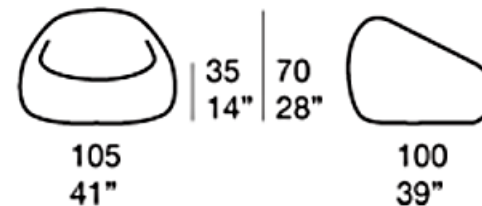

### **Otto**

Padded with polystyrene spheres encased in a polyester covering. Removable upholstery cover made with Rope Corda 10, sewn with a spiral-like pattern.

*Brand:* **Paola Lenti, Made in Italy**

*Item type:* Chair

*Item Code:* B68G/T0731

*Designer:* F. Rota

*Upholstery:* Rope Corda 10, T0731

*Dimension:* 105 x 100 x 35/70h cm

Please click the link for more options and finishes:

<http://www.paolalenti.it/en/product/show/otto01/>